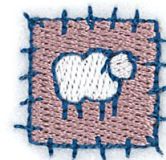

**Name:** Sheep Patch Machine Embroidery Design

**SKU:** SB01-CD071812FL

**Brand:** Starbird Inc

**Unique Colors:** 13 (4 color Stops)

## Unique Colors

	<b>Color Name (Color Code)</b>	<b>Manufacturer - Type</b>
	Super White (1001) [No Color Selected]	madeira - rayon
	Dusty Lilac (1263) [No Color Selected]	madeira - rayon
	Crocus (286)	Exquisite - Polyester 1000m

# Complete Color Sequence

#		Color Name (Color Code)	Manufacturer - Type
1		Super White (1001) [No Color Selected]	madeira - rayon
2		Super White (1001) [No Color Selected]	madeira - rayon
3		Crocus (286)	Exquisite - Polyester 1000m