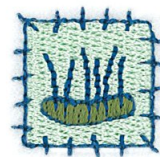

Name: Weeds Patch Machine Embroidery Design

SKU: SB01-CD071812FK

Brand: Starbird Inc

Unique Colors: 13 (3 color Stops)

Unique Colors

	Color Name (Color Code)	Manufacturer - Type
	Super White (1001) [No Color Selected]	madeira - rayon
	Dusty Lilac (1263) [No Color Selected]	madeira - rayon
	Crocus (286)	Exquisite - Polyester 1000m

Complete Color Sequence

#		Color Name (Color Code)	Manufacturer - Type
1		Super White (1001) [No Color Selected]	madeira - rayon
2		Super White (1001) [No Color Selected]	madeira - rayon
3		Crocus (286)	Exquisite - Polyester 1000m