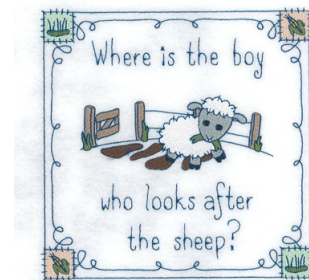

Name: After the Sheep Square Machine
Embroidery Design

SKU: SB01-CD071812FD

Brand: Starbird Inc

Unique Colors: 13 (18 color Stops)

Unique Colors

	Color Name (Color Code)	Manufacturer - Type
	Super White (1001) [No Color Selected]	madeira - rayon
	Dusty Lilac (1263) [No Color Selected]	madeira - rayon
	Crocus (286)	Exquisite - Polyester 1000m