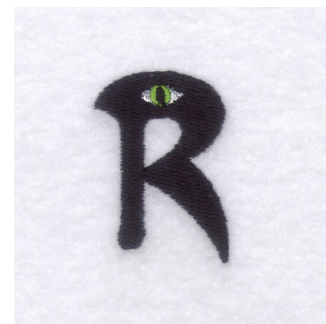

Name: Creepy Eye Font "R" Small Machine Embroidery Design

SKU: SB01-CD071808TR

Brand: Starbird Inc

Unique Colors: 13 (4 color Stops)

Unique Colors

	Color Name (Color Code)	Manufacturer - Type
	Super White (1001) [No Color Selected]	madeira - rayon
	Dusty Lilac (1263) [No Color Selected]	madeira - rayon
	Crocus (286)	Exquisite - Polyester 1000m

Complete Color Sequence

#		Color Name (Color Code)	Manufacturer - Type
1		Super White (1001) [No Color Selected]	madeira - rayon
2		Super White (1001) [No Color Selected]	madeira - rayon
3		Crocus (286)	Exquisite - Polyester 1000m