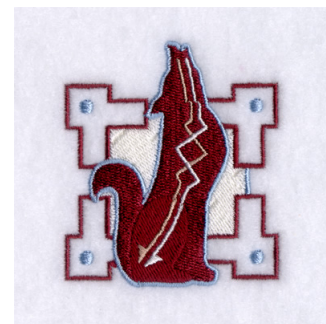

Name: Coyote Square Machine Embroidery Design

SKU: SB01-CD071806TS

Brand: Starbird Inc

Unique Colors: 13 (8 color Stops)

Unique Colors

	Color Name (Color Code)	Manufacturer - Type
	Super White (1001) [No Color Selected]	madeira - rayon
	Dusty Lilac (1263) [No Color Selected]	madeira - rayon
	Crocus (286)	Exquisite - Polyester 1000m

Complete Color Sequence

#		Color Name (Color Code)	Manufacturer - Type
1		Super White (1001) [No Color Selected]	madeira - rayon
2		Super White (1001) [No Color Selected]	madeira - rayon
3		Crocus (286)	Exquisite - Polyester 1000m