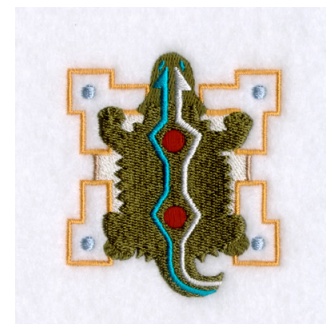

**Name:** Horned Toad Square Machine  
Embroidery Design

**SKU:** SB01-CD071806TQ

**Brand:** Starbird Inc

**Unique Colors:** 13 (9 color Stops)

## Unique Colors

	<b>Color Name (Color Code)</b>	<b>Manufacturer - Type</b>
	Super White (1001) [No Color Selected]	madeira - rayon
	Dusty Lilac (1263) [No Color Selected]	madeira - rayon
	Crocus (286)	Exquisite - Polyester 1000m

# Complete Color Sequence

#		Color Name (Color Code)	Manufacturer - Type
1		Super White (1001) [No Color Selected]	madeira - rayon
2		Super White (1001) [No Color Selected]	madeira - rayon
3		Crocus (286)	Exquisite - Polyester 1000m