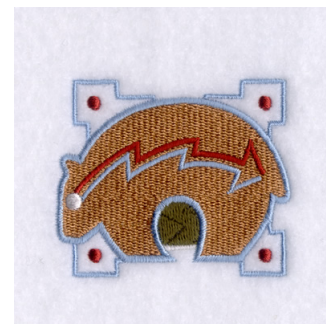

Name: Pueblo Bear Square Machine Embroidery Design

SKU: SB01-CD071806TN

Brand: Starbird Inc

Unique Colors: 13 (8 color Stops)

Unique Colors

	Color Name (Color Code)	Manufacturer - Type
	Super White (1001) [No Color Selected]	madeira - rayon
	Dusty Lilac (1263) [No Color Selected]	madeira - rayon
	Crocus (286)	Exquisite - Polyester 1000m

Complete Color Sequence

#		Color Name (Color Code)	Manufacturer - Type
1		Super White (1001) [No Color Selected]	madeira - rayon
2		Super White (1001) [No Color Selected]	madeira - rayon
3		Crocus (286)	Exquisite - Polyester 1000m