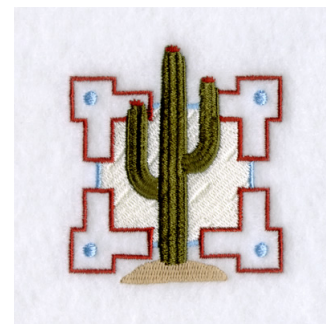

Name: Cactus Square Machine Embroidery Design

SKU: SB01-CD071806TK

Brand: Starbird Inc

Unique Colors: 13 (7 color Stops)

Unique Colors

	Color Name (Color Code)	Manufacturer - Type
	Super White (1001) [No Color Selected]	madeira - rayon
	Dusty Lilac (1263) [No Color Selected]	madeira - rayon
	Crocus (286)	Exquisite - Polyester 1000m

Complete Color Sequence

#		Color Name (Color Code)	Manufacturer - Type
1		Super White (1001) [No Color Selected]	madeira - rayon
2		Super White (1001) [No Color Selected]	madeira - rayon
3		Crocus (286)	Exquisite - Polyester 1000m