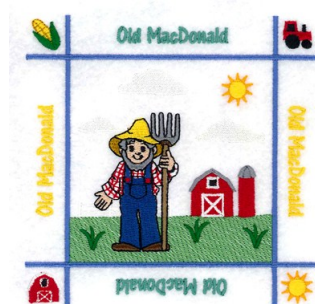

**Name:** Old MacDonald Quilt Machine Embroidery Design

**SKU:** SB01-CD071615FK

**Brand:** Starbird Inc

**Unique Colors:** 13 (36 color Stops)

## Unique Colors

	Color Name (Color Code)	Manufacturer - Type
	Super White (1001) [No Color Selected]	madeira - rayon
	Dusty Lilac (1263) [No Color Selected]	madeira - rayon
	Crocus (286)	Exquisite - Polyester 1000m

# Complete Color Sequence

#		Color Name (Color Code)	Manufacturer - Type
1		Super White (1001) [No Color Selected]	madeira - rayon
2		Super White (1001) [No Color Selected]	madeira - rayon
3		Crocus (286)	Exquisite - Polyester 1000m