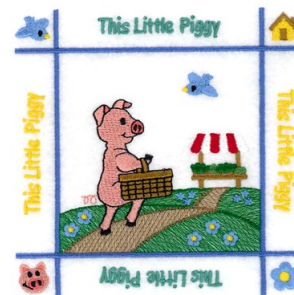

Name: This Little Piggy Quilt Machine Embroidery Design

SKU: SB01-CD071615FF

Brand: Starbird Inc

Unique Colors: 13 (32 color Stops)

Unique Colors

	Color Name (Color Code)	Manufacturer - Type
	Super White (1001) [No Color Selected]	madeira - rayon
	Dusty Lilac (1263) [No Color Selected]	madeira - rayon
	Crocus (286)	Exquisite - Polyester 1000m

Complete Color Sequence

#		Color Name (Color Code)	Manufacturer - Type
1		Super White (1001) [No Color Selected]	madeira - rayon
2		Super White (1001) [No Color Selected]	madeira - rayon
3		Crocus (286)	Exquisite - Polyester 1000m