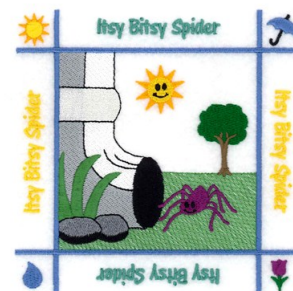

**Name:** Itsy Bitsy Spider Quilt Machine Embroidery Design

**SKU:** SB01-CD071615FE

**Brand:** Starbird Inc

**Unique Colors:** 13 (25 color Stops)

## Unique Colors

	<b>Color Name (Color Code)</b>	<b>Manufacturer - Type</b>
	Super White (1001) [No Color Selected]	madeira - rayon
	Dusty Lilac (1263) [No Color Selected]	madeira - rayon
	Crocus (286)	Exquisite - Polyester 1000m

# Complete Color Sequence

#		Color Name (Color Code)	Manufacturer - Type
1		Super White (1001) [No Color Selected]	madeira - rayon
2		Super White (1001) [No Color Selected]	madeira - rayon
3		Crocus (286)	Exquisite - Polyester 1000m