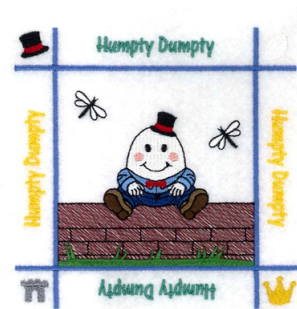

Name: Humpty Dumpty Quilt Machine Embroidery Design

SKU: SB01-CD071615FD

Brand: Starbird Inc

Unique Colors: 13 (24 color Stops)

Unique Colors

	Color Name (Color Code)	Manufacturer - Type
	Super White (1001) [No Color Selected]	madeira - rayon
	Dusty Lilac (1263) [No Color Selected]	madeira - rayon
	Crocus (286)	Exquisite - Polyester 1000m

Complete Color Sequence

#		Color Name (Color Code)	Manufacturer - Type
1		Super White (1001) [No Color Selected]	madeira - rayon
2		Super White (1001) [No Color Selected]	madeira - rayon
3		Crocus (286)	Exquisite - Polyester 1000m