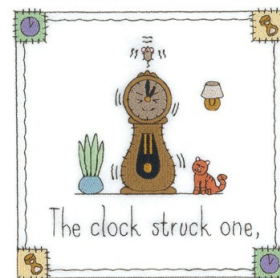

Name: Clock Struck One Machine Embroidery Design

SKU: SB01-CD071612FC

Brand: Starbird Inc

Unique Colors: 13 (27 color Stops)

Unique Colors

	Color Name (Color Code)	Manufacturer - Type
	Super White (1001) [No Color Selected]	madeira - rayon
	Dusty Lilac (1263) [No Color Selected]	madeira - rayon
	Crocus (286)	Exquisite - Polyester 1000m