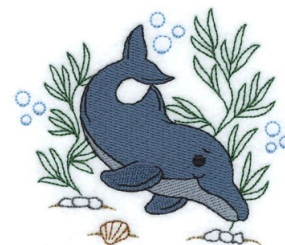

Name: Adorable Dolphin Machine Embroidery Design

SKU: SB01-CD071317FA

Brand: Starbird Inc

Unique Colors: 13 (8 color Stops)

Unique Colors

	Color Name (Color Code)	Manufacturer - Type
	Super White (1001) [No Color Selected]	madeira - rayon
	Dusty Lilac (1263) [No Color Selected]	madeira - rayon
	Crocus (286)	Exquisite - Polyester 1000m