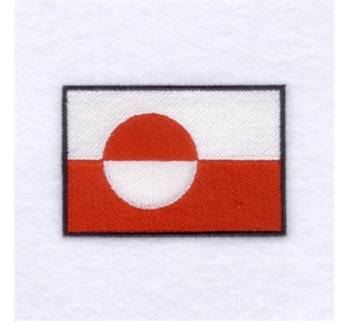

Name: Greenland Flag

SKU: SB01-CD071309TE

Brand: Starbird Inc

Unique Colors: 13 (5 color Stops)

Unique Colors

	Color Name (Color Code)	Manufacturer - Type
	Super White (1001) [No Color Selected]	madeira - rayon
	Dusty Lilac (1263) [No Color Selected]	madeira - rayon
	Crocus (286)	Exquisite - Polyester 1000m

Complete Color Sequence

#		Color Name (Color Code)	Manufacturer - Type
1		Super White (1001) [No Color Selected]	madeira - rayon
2		Super White (1001) [No Color Selected]	madeira - rayon
3		Crocus (286)	Exquisite - Polyester 1000m