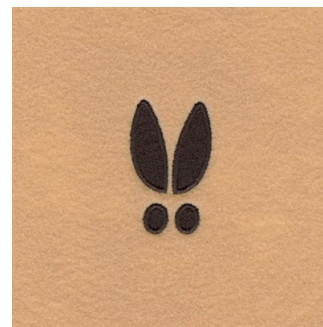

Name: Lamb Robe Hoof Machine Embroidery Design

SKU: SB01-CD071211TI

Brand: Starbird Inc

Unique Colors: 13 (1 color Stops)

Unique Colors

	Color Name (Color Code)	Manufacturer - Type
	Super White (1001) [No Color Selected]	madeira - rayon
	Dusty Lilac (1263) [No Color Selected]	madeira - rayon
	Crocus (286)	Exquisite - Polyester 1000m

Complete Color Sequence

#		Color Name (Color Code)	Manufacturer - Type
1		Super White (1001) [No Color Selected]	madeira - rayon
2		Super White (1001) [No Color Selected]	madeira - rayon
3		Crocus (286)	Exquisite - Polyester 1000m