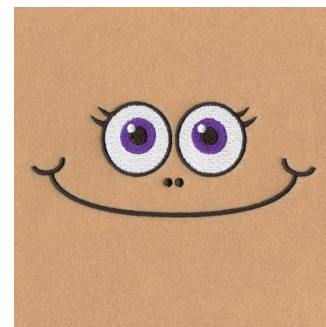

Name: Ladybug Robe Face Machine Embroidery Design

SKU: SB01-CD071211TE

Brand: Starbird Inc

Unique Colors: 13 (5 color Stops)

Unique Colors

	Color Name (Color Code)	Manufacturer - Type
	Super White (1001) [No Color Selected]	madeira - rayon
	Dusty Lilac (1263) [No Color Selected]	madeira - rayon
	Crocus (286)	Exquisite - Polyester 1000m

Complete Color Sequence

#		Color Name (Color Code)	Manufacturer - Type
1		Super White (1001) [No Color Selected]	madeira - rayon
2		Super White (1001) [No Color Selected]	madeira - rayon
3		Crocus (286)	Exquisite - Polyester 1000m