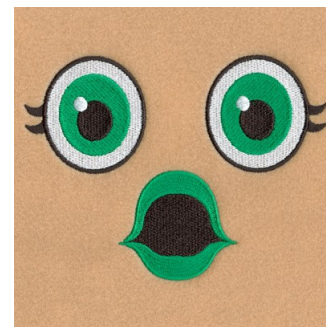

Name: Fish Robe Face Machine Embroidery Design

SKU: SB01-CD071111TU

Brand: Starbird Inc

Unique Colors: 13 (9 color Stops)

Unique Colors

	Color Name (Color Code)	Manufacturer - Type
	Super White (1001) [No Color Selected]	madeira - rayon
	Dusty Lilac (1263) [No Color Selected]	madeira - rayon
	Crocus (286)	Exquisite - Polyester 1000m

Complete Color Sequence

#		Color Name (Color Code)	Manufacturer - Type
1		Super White (1001) [No Color Selected]	madeira - rayon
2		Super White (1001) [No Color Selected]	madeira - rayon
3		Crocus (286)	Exquisite - Polyester 1000m