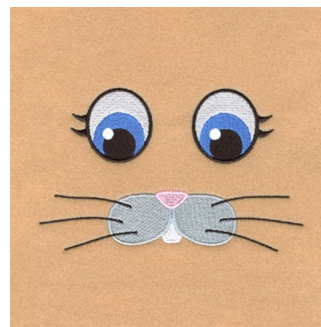

Name: Bunny Robe Face Machine Embroidery Design

SKU: SB01-CD071111TE

Brand: Starbird Inc

Unique Colors: 13 (11 color Stops)

Unique Colors

	Color Name (Color Code)	Manufacturer - Type
	Super White (1001) [No Color Selected]	madeira - rayon
	Dusty Lilac (1263) [No Color Selected]	madeira - rayon
	Crocus (286)	Exquisite - Polyester 1000m

Complete Color Sequence

#		Color Name (Color Code)	Manufacturer - Type
1		Super White (1001) [No Color Selected]	madeira - rayon
2		Super White (1001) [No Color Selected]	madeira - rayon
3		Crocus (286)	Exquisite - Polyester 1000m