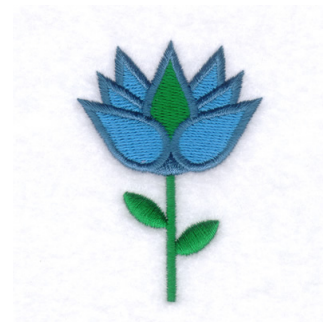

Name: Blue Flower Machine Embroidery Design

SKU: SB01-CD071008KB

Brand: Starbird Inc

Unique Colors: 13 (3 color Stops)

Unique Colors

	Color Name (Color Code)	Manufacturer - Type
	Super White (1001) [No Color Selected]	madeira - rayon
	Dusty Lilac (1263) [No Color Selected]	madeira - rayon
	Crocus (286)	Exquisite - Polyester 1000m

Complete Color Sequence

#		Color Name (Color Code)	Manufacturer - Type
1		Super White (1001) [No Color Selected]	madeira - rayon
2		Super White (1001) [No Color Selected]	madeira - rayon
3		Crocus (286)	Exquisite - Polyester 1000m