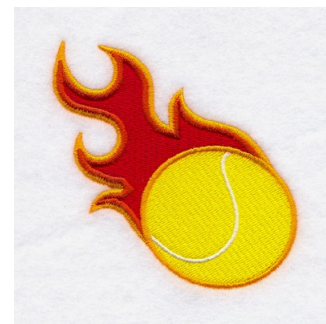

Name: Flaming Tennis Ball Machine Embroidery Design

SKU: SB01-CD070909KI

Brand: Starbird Inc

Unique Colors: 13 (6 color Stops)

Unique Colors

	Color Name (Color Code)	Manufacturer - Type
	Super White (1001) [No Color Selected]	madeira - rayon
	Dusty Lilac (1263) [No Color Selected]	madeira - rayon
	Crocus (286)	Exquisite - Polyester 1000m

Complete Color Sequence

#		Color Name (Color Code)	Manufacturer - Type
1		Super White (1001) [No Color Selected]	madeira - rayon
2		Super White (1001) [No Color Selected]	madeira - rayon
3		Crocus (286)	Exquisite - Polyester 1000m