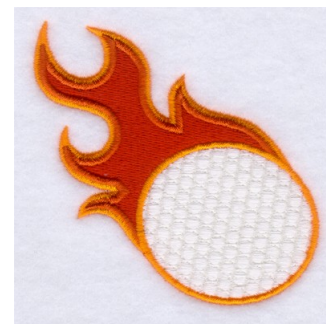

Name: Flaming Golf Ball Machine Embroidery Design

SKU: SB01-CD070909KE

Brand: Starbird Inc

Unique Colors: 13 (5 color Stops)

Unique Colors

	Color Name (Color Code)	Manufacturer - Type
	Super White (1001) [No Color Selected]	madeira - rayon
	Dusty Lilac (1263) [No Color Selected]	madeira - rayon
	Crocus (286)	Exquisite - Polyester 1000m

Complete Color Sequence

#		Color Name (Color Code)	Manufacturer - Type
1		Super White (1001) [No Color Selected]	madeira - rayon
2		Super White (1001) [No Color Selected]	madeira - rayon
3		Crocus (286)	Exquisite - Polyester 1000m