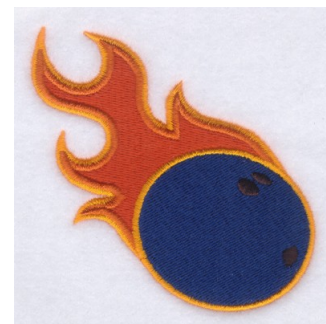

Name: Flaming Bowling Ball Machine
Embroidery Design

SKU: SB01-CD070909KC

Brand: Starbird Inc

Unique Colors: 13 (6 color Stops)

Unique Colors

	Color Name (Color Code)	Manufacturer - Type
	Super White (1001) [No Color Selected]	madeira - rayon
	Dusty Lilac (1263) [No Color Selected]	madeira - rayon
	Crocus (286)	Exquisite - Polyester 1000m

Complete Color Sequence

#		Color Name (Color Code)	Manufacturer - Type
1		Super White (1001) [No Color Selected]	madeira - rayon
2		Super White (1001) [No Color Selected]	madeira - rayon
3		Crocus (286)	Exquisite - Polyester 1000m