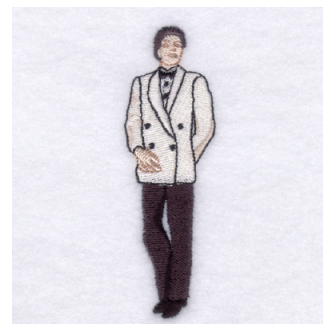

Name: 30s Mens Formal Machine Embroidery Design

SKU: SB01-CD070908TI

Brand: Starbird Inc

Unique Colors: 13 (17 color Stops)

Unique Colors

	Color Name (Color Code)	Manufacturer - Type
	Super White (1001) [No Color Selected]	madeira - rayon
	Dusty Lilac (1263) [No Color Selected]	madeira - rayon
	Crocus (286)	Exquisite - Polyester 1000m

Complete Color Sequence

#		Color Name (Color Code)	Manufacturer - Type
1		Super White (1001) [No Color Selected]	madeira - rayon
2		Super White (1001) [No Color Selected]	madeira - rayon
3		Crocus (286)	Exquisite - Polyester 1000m