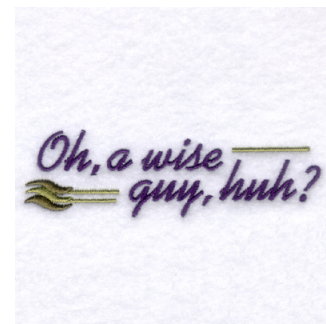

Name: Wise Guy Machine Embroidery Design

SKU: SB01-CD070908TC

Brand: Starbird Inc

Unique Colors: 13 (3 color Stops)

Unique Colors

	Color Name (Color Code)	Manufacturer - Type
	Super White (1001) [No Color Selected]	madeira - rayon
	Dusty Lilac (1263) [No Color Selected]	madeira - rayon
	Crocus (286)	Exquisite - Polyester 1000m

Complete Color Sequence

#		Color Name (Color Code)	Manufacturer - Type
1		Super White (1001) [No Color Selected]	madeira - rayon
2		Super White (1001) [No Color Selected]	madeira - rayon
3		Crocus (286)	Exquisite - Polyester 1000m