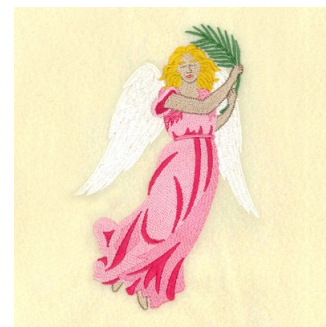

Name: Palm Angel Machine Embroidery Design

SKU: SB01-CD070815FJ

Brand: Starbird Inc

Unique Colors: 13 (14 color Stops)

Unique Colors

	Color Name (Color Code)	Manufacturer - Type
	Super White (1001) [No Color Selected]	madeira - rayon
	Dusty Lilac (1263) [No Color Selected]	madeira - rayon
	Crocus (286)	Exquisite - Polyester 1000m

Complete Color Sequence

#		Color Name (Color Code)	Manufacturer - Type
1		Super White (1001) [No Color Selected]	madeira - rayon
2		Super White (1001) [No Color Selected]	madeira - rayon
3		Crocus (286)	Exquisite - Polyester 1000m