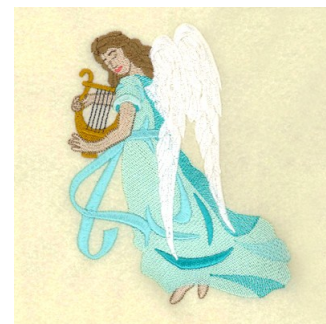

Name: Harp Angel Machine Embroidery Design

SKU: SB01-CD070815FG

Brand: Starbird Inc

Unique Colors: 13 (19 color Stops)

Unique Colors

	Color Name (Color Code)	Manufacturer - Type
	Super White (1001) [No Color Selected]	madeira - rayon
	Dusty Lilac (1263) [No Color Selected]	madeira - rayon
	Crocus (286)	Exquisite - Polyester 1000m

Complete Color Sequence

#		Color Name (Color Code)	Manufacturer - Type
1		Super White (1001) [No Color Selected]	madeira - rayon
2		Super White (1001) [No Color Selected]	madeira - rayon
3		Crocus (286)	Exquisite - Polyester 1000m