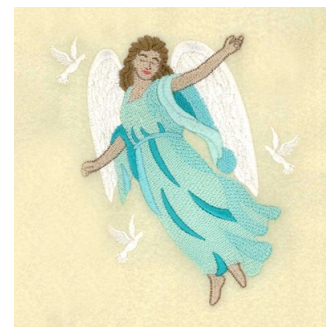

Name: Doves Angel Machine Embroidery Design

SKU: SB01-CD070815FF

Brand: Starbird Inc

Unique Colors: 13 (16 color Stops)

Unique Colors

	Color Name (Color Code)	Manufacturer - Type
	Super White (1001) [No Color Selected]	madeira - rayon
	Dusty Lilac (1263) [No Color Selected]	madeira - rayon
	Crocus (286)	Exquisite - Polyester 1000m

Complete Color Sequence

#		Color Name (Color Code)	Manufacturer - Type
1		Super White (1001) [No Color Selected]	madeira - rayon
2		Super White (1001) [No Color Selected]	madeira - rayon
3		Crocus (286)	Exquisite - Polyester 1000m