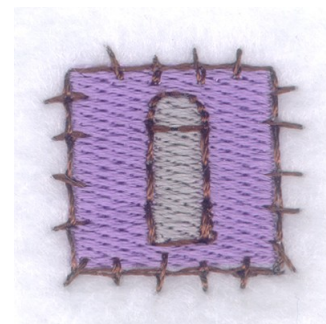

Name: Silo Patch Machine Embroidery Design

SKU: SB01-CD070809FO

Brand: Starbird Inc

Unique Colors: 13 (3 color Stops)

Unique Colors

	Color Name (Color Code)	Manufacturer - Type
	Super White (1001) [No Color Selected]	madeira - rayon
	Dusty Lilac (1263) [No Color Selected]	madeira - rayon
	Crocus (286)	Exquisite - Polyester 1000m

Complete Color Sequence

#		Color Name (Color Code)	Manufacturer - Type
1		Super White (1001) [No Color Selected]	madeira - rayon
2		Super White (1001) [No Color Selected]	madeira - rayon
3		Crocus (286)	Exquisite - Polyester 1000m