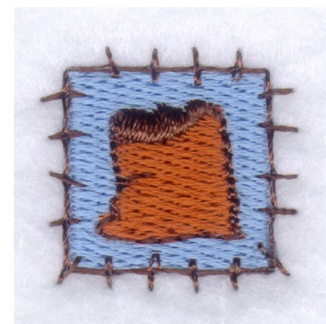

Name: Sack Patch Machine Embroidery Design

SKU: SB01-CD070809FL

Brand: Starbird Inc

Unique Colors: 13 (3 color Stops)

Unique Colors

	Color Name (Color Code)	Manufacturer - Type
	Super White (1001) [No Color Selected]	madeira - rayon
	Dusty Lilac (1263) [No Color Selected]	madeira - rayon
	Crocus (286)	Exquisite - Polyester 1000m

Complete Color Sequence

#		Color Name (Color Code)	Manufacturer - Type
1		Super White (1001) [No Color Selected]	madeira - rayon
2		Super White (1001) [No Color Selected]	madeira - rayon
3		Crocus (286)	Exquisite - Polyester 1000m