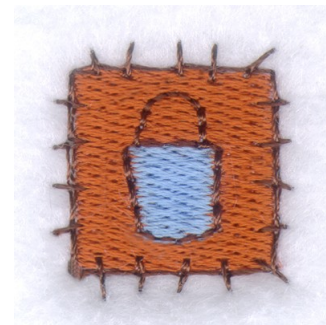

**Name:** Bucket Patch Machine Embroidery Design

**SKU:** SB01-CD070809FI

**Brand:** Starbird Inc

**Unique Colors:** 13 (3 color Stops)

## Unique Colors

	<b>Color Name (Color Code)</b>	<b>Manufacturer - Type</b>
	Super White (1001) [No Color Selected]	madeira - rayon
	Dusty Lilac (1263) [No Color Selected]	madeira - rayon
	Crocus (286)	Exquisite - Polyester 1000m

# Complete Color Sequence

#		Color Name (Color Code)	Manufacturer - Type
1		Super White (1001) [No Color Selected]	madeira - rayon
2		Super White (1001) [No Color Selected]	madeira - rayon
3		Crocus (286)	Exquisite - Polyester 1000m