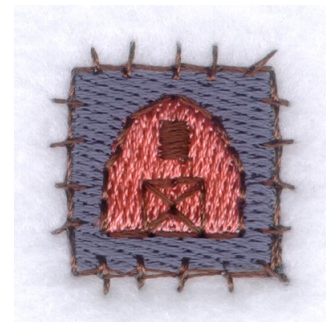

Name: Barn Patch Machine Embroidery Design

SKU: SB01-CD070809FH

Brand: Starbird Inc

Unique Colors: 13 (3 color Stops)

Unique Colors

	Color Name (Color Code)	Manufacturer - Type
	Super White (1001) [No Color Selected]	madeira - rayon
	Dusty Lilac (1263) [No Color Selected]	madeira - rayon
	Crocus (286)	Exquisite - Polyester 1000m

Complete Color Sequence

#		Color Name (Color Code)	Manufacturer - Type
1		Super White (1001) [No Color Selected]	madeira - rayon
2		Super White (1001) [No Color Selected]	madeira - rayon
3		Crocus (286)	Exquisite - Polyester 1000m