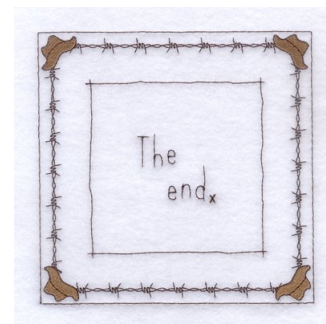

Name: The End Farm Square Machine
Embroidery Design

SKU: SB01-CD070809FF

Brand: Starbird Inc

Unique Colors: 13 (2 color Stops)

Unique Colors

	Color Name (Color Code)	Manufacturer - Type
	Super White (1001) [No Color Selected]	madeira - rayon
	Dusty Lilac (1263) [No Color Selected]	madeira - rayon
	Crocus (286)	Exquisite - Polyester 1000m

Complete Color Sequence

#		Color Name (Color Code)	Manufacturer - Type
1		Super White (1001) [No Color Selected]	madeira - rayon
2		Super White (1001) [No Color Selected]	madeira - rayon
3		Crocus (286)	Exquisite - Polyester 1000m