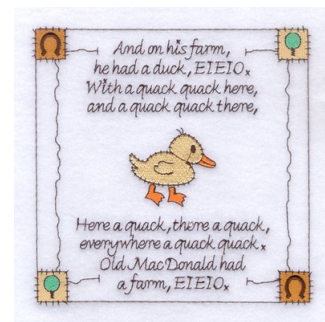

Name: Duck Square Machine Embroidery Design

SKU: SB01-CD070809FE

Brand: Starbird Inc

Unique Colors: 13 (9 color Stops)

Unique Colors

	Color Name (Color Code)	Manufacturer - Type
	Super White (1001) [No Color Selected]	madeira - rayon
	Dusty Lilac (1263) [No Color Selected]	madeira - rayon
	Crocus (286)	Exquisite - Polyester 1000m

Complete Color Sequence

#		Color Name (Color Code)	Manufacturer - Type
1		Super White (1001) [No Color Selected]	madeira - rayon
2		Super White (1001) [No Color Selected]	madeira - rayon
3		Crocus (286)	Exquisite - Polyester 1000m