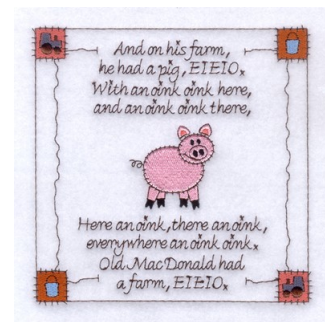

Name: Pig Square Machine Embroidery Design

SKU: SB01-CD070809FD

Brand: Starbird Inc

Unique Colors: 13 (11 color Stops)

Unique Colors

	Color Name (Color Code)	Manufacturer - Type
	Super White (1001) [No Color Selected]	madeira - rayon
	Dusty Lilac (1263) [No Color Selected]	madeira - rayon
	Crocus (286)	Exquisite - Polyester 1000m

Complete Color Sequence

#		Color Name (Color Code)	Manufacturer - Type
1		Super White (1001) [No Color Selected]	madeira - rayon
2		Super White (1001) [No Color Selected]	madeira - rayon
3		Crocus (286)	Exquisite - Polyester 1000m