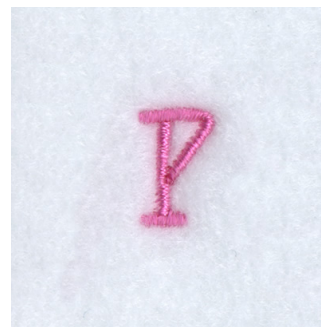

**Name:** Angelica "P" Uppercase Machine  
Embroidery Design

**SKU:** SB01-CD070808FP

**Brand:** Starbird Inc

**Unique Colors:** 13 (1 color Stops)

# Complete Color Sequence

#		Color Name (Color Code)	Manufacturer - Type
1		Super White (1001) [No Color Selected]	madeira - rayon
2		Super White (1001) [No Color Selected]	madeira - rayon
3		Crocus (286)	Exquisite - Polyester 1000m