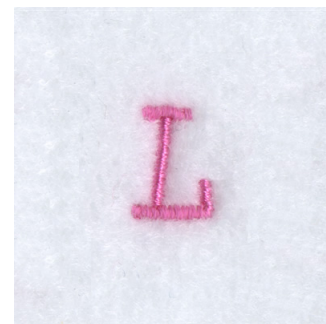

**Name:** Angelica "L" Uppercase Machine  
Embroidery Design

**SKU:** SB01-CD070808FL

**Brand:** Starbird Inc

**Unique Colors:** 13 (1 color Stops)

## Unique Colors

	<b>Color Name (Color Code)</b>	<b>Manufacturer - Type</b>
	Super White (1001) [No Color Selected]	madeira - rayon
	Dusty Lilac (1263) [No Color Selected]	madeira - rayon
	Crocus (286)	Exquisite - Polyester 1000m

# Complete Color Sequence

#		Color Name (Color Code)	Manufacturer - Type
1		Super White (1001) [No Color Selected]	madeira - rayon
2		Super White (1001) [No Color Selected]	madeira - rayon
3		Crocus (286)	Exquisite - Polyester 1000m