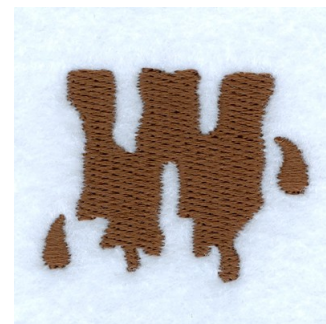

Name: Mud Font W Machine Embroidery Design

SKU: SB01-CD070710FW

Brand: Starbird Inc

Unique Colors: 13 (1 color Stops)

Unique Colors

	Color Name (Color Code)	Manufacturer - Type
	Super White (1001) [No Color Selected]	madeira - rayon
	Dusty Lilac (1263) [No Color Selected]	madeira - rayon
	Crocus (286)	Exquisite - Polyester 1000m

Complete Color Sequence

#		Color Name (Color Code)	Manufacturer - Type
1		Super White (1001) [No Color Selected]	madeira - rayon
2		Super White (1001) [No Color Selected]	madeira - rayon
3		Crocus (286)	Exquisite - Polyester 1000m