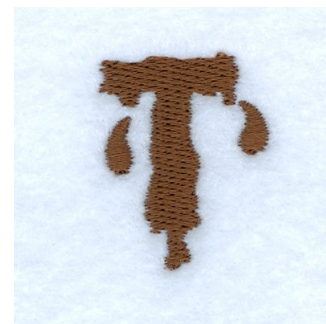

**Name:** Mud Font T

**SKU:** SB01-CD070710FT

**Brand:** Starbird Inc

**Unique Colors:** 13 (1 color Stops)

## Unique Colors

	<b>Color Name (Color Code)</b>	<b>Manufacturer - Type</b>
	Super White (1001) [No Color Selected]	madeira - rayon
	Dusty Lilac (1263) [No Color Selected]	madeira - rayon
	Crocus (286)	Exquisite - Polyester 1000m

# Complete Color Sequence

#		Color Name (Color Code)	Manufacturer - Type
1		Super White (1001) [No Color Selected]	madeira - rayon
2		Super White (1001) [No Color Selected]	madeira - rayon
3		Crocus (286)	Exquisite - Polyester 1000m