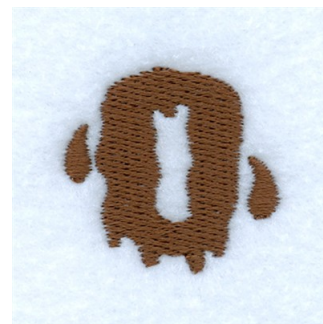

Name: Mud Font O Machine Embroidery Design

SKU: SB01-CD070710FO

Brand: Starbird Inc

Unique Colors: 13 (1 color Stops)

Unique Colors

	Color Name (Color Code)	Manufacturer - Type
	Super White (1001) [No Color Selected]	madeira - rayon
	Dusty Lilac (1263) [No Color Selected]	madeira - rayon
	Crocus (286)	Exquisite - Polyester 1000m

Complete Color Sequence

#		Color Name (Color Code)	Manufacturer - Type
1		Super White (1001) [No Color Selected]	madeira - rayon
2		Super White (1001) [No Color Selected]	madeira - rayon
3		Crocus (286)	Exquisite - Polyester 1000m