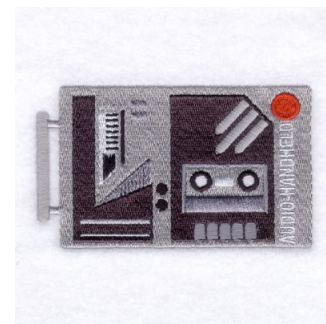

Name: Audio Player Machine Embroidery Design

SKU: SB01-CD070708KA

Brand: Starbird Inc

Unique Colors: 13 (12 color Stops)

Unique Colors

	Color Name (Color Code)	Manufacturer - Type
	Super White (1001) [No Color Selected]	madeira - rayon
	Dusty Lilac (1263) [No Color Selected]	madeira - rayon
	Crocus (286)	Exquisite - Polyester 1000m

Complete Color Sequence

#		Color Name (Color Code)	Manufacturer - Type
1		Super White (1001) [No Color Selected]	madeira - rayon
2		Super White (1001) [No Color Selected]	madeira - rayon
3		Crocus (286)	Exquisite - Polyester 1000m