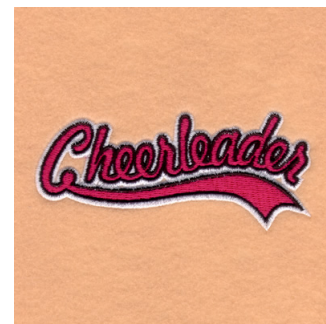

Name: Cheerleader Sport Machine Embroidery Design

SKU: SB01-CD070706FQ

Brand: Starbird Inc

Unique Colors: 13 (3 color Stops)

Unique Colors

	Color Name (Color Code)	Manufacturer - Type
	Super White (1001) [No Color Selected]	madeira - rayon
	Dusty Lilac (1263) [No Color Selected]	madeira - rayon
	Crocus (286)	Exquisite - Polyester 1000m

Complete Color Sequence

#		Color Name (Color Code)	Manufacturer - Type
1		Super White (1001) [No Color Selected]	madeira - rayon
2		Super White (1001) [No Color Selected]	madeira - rayon
3		Crocus (286)	Exquisite - Polyester 1000m