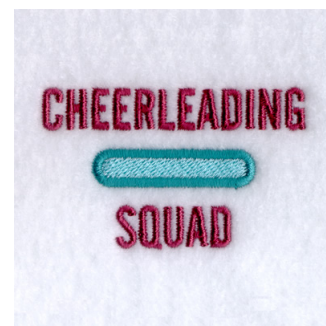

**Name:** Cheerleading Squad - Small Machine Embroidery Design

**SKU:** SB01-CD070706FK

**Brand:** Starbird Inc

**Unique Colors:** 13 (3 color Stops)

## Unique Colors

	Color Name (Color Code)	Manufacturer - Type
	Super White (1001) [No Color Selected]	madeira - rayon
	Dusty Lilac (1263) [No Color Selected]	madeira - rayon
	Crocus (286)	Exquisite - Polyester 1000m

# Complete Color Sequence

#		Color Name (Color Code)	Manufacturer - Type
1		Super White (1001) [No Color Selected]	madeira - rayon
2		Super White (1001) [No Color Selected]	madeira - rayon
3		Crocus (286)	Exquisite - Polyester 1000m