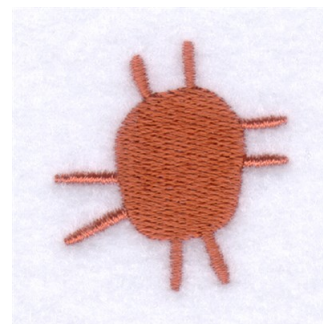

Name: Cave Sun Machine Embroidery Design

SKU: SB01-CD070609KJ

Brand: Starbird Inc

Unique Colors: 13 (1 color Stops)

Unique Colors

	Color Name (Color Code)	Manufacturer - Type
	Super White (1001) [No Color Selected]	madeira - rayon
	Dusty Lilac (1263) [No Color Selected]	madeira - rayon
	Crocus (286)	Exquisite - Polyester 1000m

Complete Color Sequence

#		Color Name (Color Code)	Manufacturer - Type
1		Super White (1001) [No Color Selected]	madeira - rayon
2		Super White (1001) [No Color Selected]	madeira - rayon
3		Crocus (286)	Exquisite - Polyester 1000m