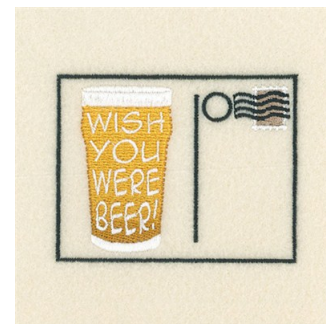

**Name:** Wish You Were Beer Machine  
Embroidery Design

**SKU:** SB01-CD070312TJ

**Brand:** Starbird Inc

**Unique Colors:** 13 (6 color Stops)