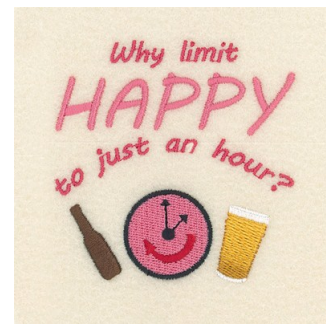

Name: Why Limit Happy Machine Embroidery Design

SKU: SB01-CD070312TE

Brand: Starbird Inc

Unique Colors: 13 (9 color Stops)

Unique Colors

	Color Name (Color Code)	Manufacturer - Type
	Super White (1001) [No Color Selected]	madeira - rayon
	Dusty Lilac (1263) [No Color Selected]	madeira - rayon
	Crocus (286)	Exquisite - Polyester 1000m