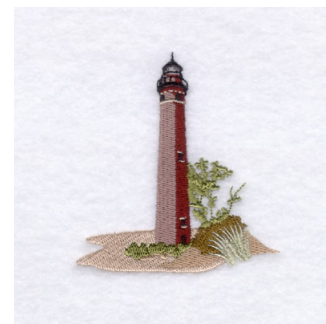

Name: Little Sable Lighthouse Machine
Embroidery Design

SKU: SB01-CD070208TH

Brand: Starbird Inc

Unique Colors: 13 (13 color Stops)

Unique Colors

	Color Name (Color Code)	Manufacturer - Type
	Super White (1001) [No Color Selected]	madeira - rayon
	Dusty Lilac (1263) [No Color Selected]	madeira - rayon
	Crocus (286)	Exquisite - Polyester 1000m

Complete Color Sequence

#		Color Name (Color Code)	Manufacturer - Type
1		Super White (1001) [No Color Selected]	madeira - rayon
2		Super White (1001) [No Color Selected]	madeira - rayon
3		Crocus (286)	Exquisite - Polyester 1000m