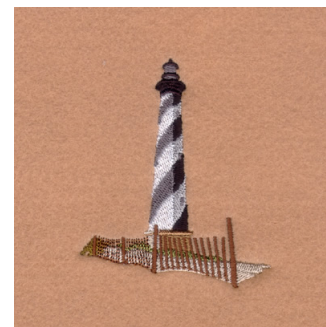

Name: Cape Hatteras Lighthouse Machine Embroidery Design

SKU: SB01-CD070208TF

Brand: Starbird Inc

Unique Colors: 13 (11 color Stops)

Unique Colors

	Color Name (Color Code)	Manufacturer - Type
	Super White (1001) [No Color Selected]	madeira - rayon
	Dusty Lilac (1263) [No Color Selected]	madeira - rayon
	Crocus (286)	Exquisite - Polyester 1000m

Complete Color Sequence

#		Color Name (Color Code)	Manufacturer - Type
1		Super White (1001) [No Color Selected]	madeira - rayon
2		Super White (1001) [No Color Selected]	madeira - rayon
3		Crocus (286)	Exquisite - Polyester 1000m