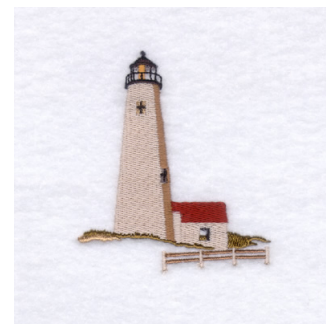

Name: Great Point Nantucket Lighthouse, MA

SKU: SB01-CD070208TE

Brand: Starbird Inc

Unique Colors: 13 (15 color Stops)

Unique Colors

	Color Name (Color Code)	Manufacturer - Type
	Super White (1001) [No Color Selected]	madeira - rayon
	Dusty Lilac (1263) [No Color Selected]	madeira - rayon
	Crocus (286)	Exquisite - Polyester 1000m

Complete Color Sequence

#		Color Name (Color Code)	Manufacturer - Type
1		Super White (1001) [No Color Selected]	madeira - rayon
2		Super White (1001) [No Color Selected]	madeira - rayon
3		Crocus (286)	Exquisite - Polyester 1000m