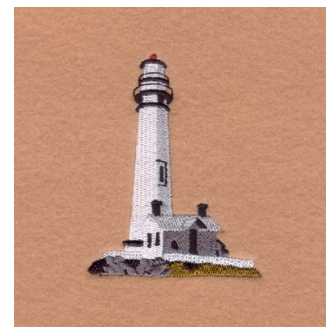

Name: Pigeon Point Lighthouse Machine Embroidery Design

SKU: SB01-CD070208TB

Brand: Starbird Inc

Unique Colors: 13 (17 color Stops)

Unique Colors

	Color Name (Color Code)	Manufacturer - Type
	Super White (1001) [No Color Selected]	madeira - rayon
	Dusty Lilac (1263) [No Color Selected]	madeira - rayon
	Crocus (286)	Exquisite - Polyester 1000m

Complete Color Sequence

#		Color Name (Color Code)	Manufacturer - Type
1		Super White (1001) [No Color Selected]	madeira - rayon
2		Super White (1001) [No Color Selected]	madeira - rayon
3		Crocus (286)	Exquisite - Polyester 1000m